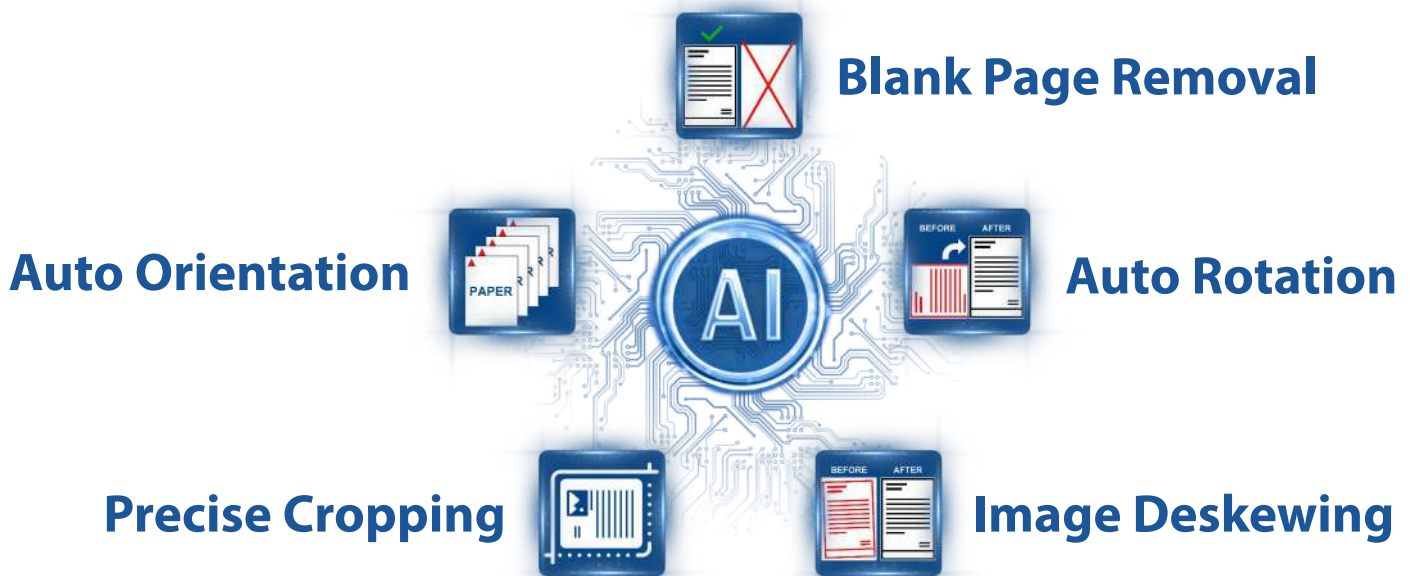

Avision's AM43A Plus offers the optimal solution for your needs

Avision's AI image processing technology offers a range of robust features, including **blank page removal**, **automatic rotation**, **image deskewing**, and **precise cropping**. With the added benefit of **automatic orientation**, these advanced capabilities effectively address common challenges encountered in the copying process.

By leveraging Avison's technology, users can enhance their operational efficiency and productivity significantly, ensuring seamless document management and reproduction.

Auto Copy - Automatic copy after document is inserted

The intelligent AI technology allows you to simply load your document and then the next second your copy is done. It is simply that easy without having to press any button!

Placing Your Document Casually - Automatically crop and straighten image

Automatically Detecting Text Side – No more worry of placing document facing up or facing down

With an advanced processor developed by Avison, the front side and rear side of document can be scanned simultaneously and the text side will be automatically detected and copied.