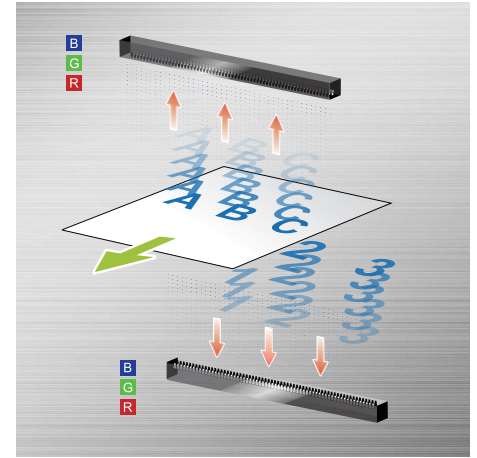

Automatically Detecting Text Side – No more worry of placing document facing up or facing down

With an advanced processor developed by Avison, the front side and rear side of document can be scanned simultaneously and the text side will be automatically detected and copied.

Preview Your Copy Result – Lets you verify your result and choose which side you want to copy

Before making more copies, the product allows you to view a reduced size of the scanned document to choose which side you wish to copy.

Innovative and exceptional MFP Functions

Easy-to-use via the simple user interface

Easy to use and navigate the large 4.3-inch bright color touch screen and user interface.

Print from a USB Flash Drive

You can print image files (PDF, JPEG) stored in a USB memory device by connecting it directly to the machine. Using this function, you can print without using a computer.

Two Reading Heads Save Twice Working Time

Featuring two reading heads, the product is able to achieve two-side (front and read side) scanning in one scan, meaning the page does not need to pass through the feeder twice to save your working time.